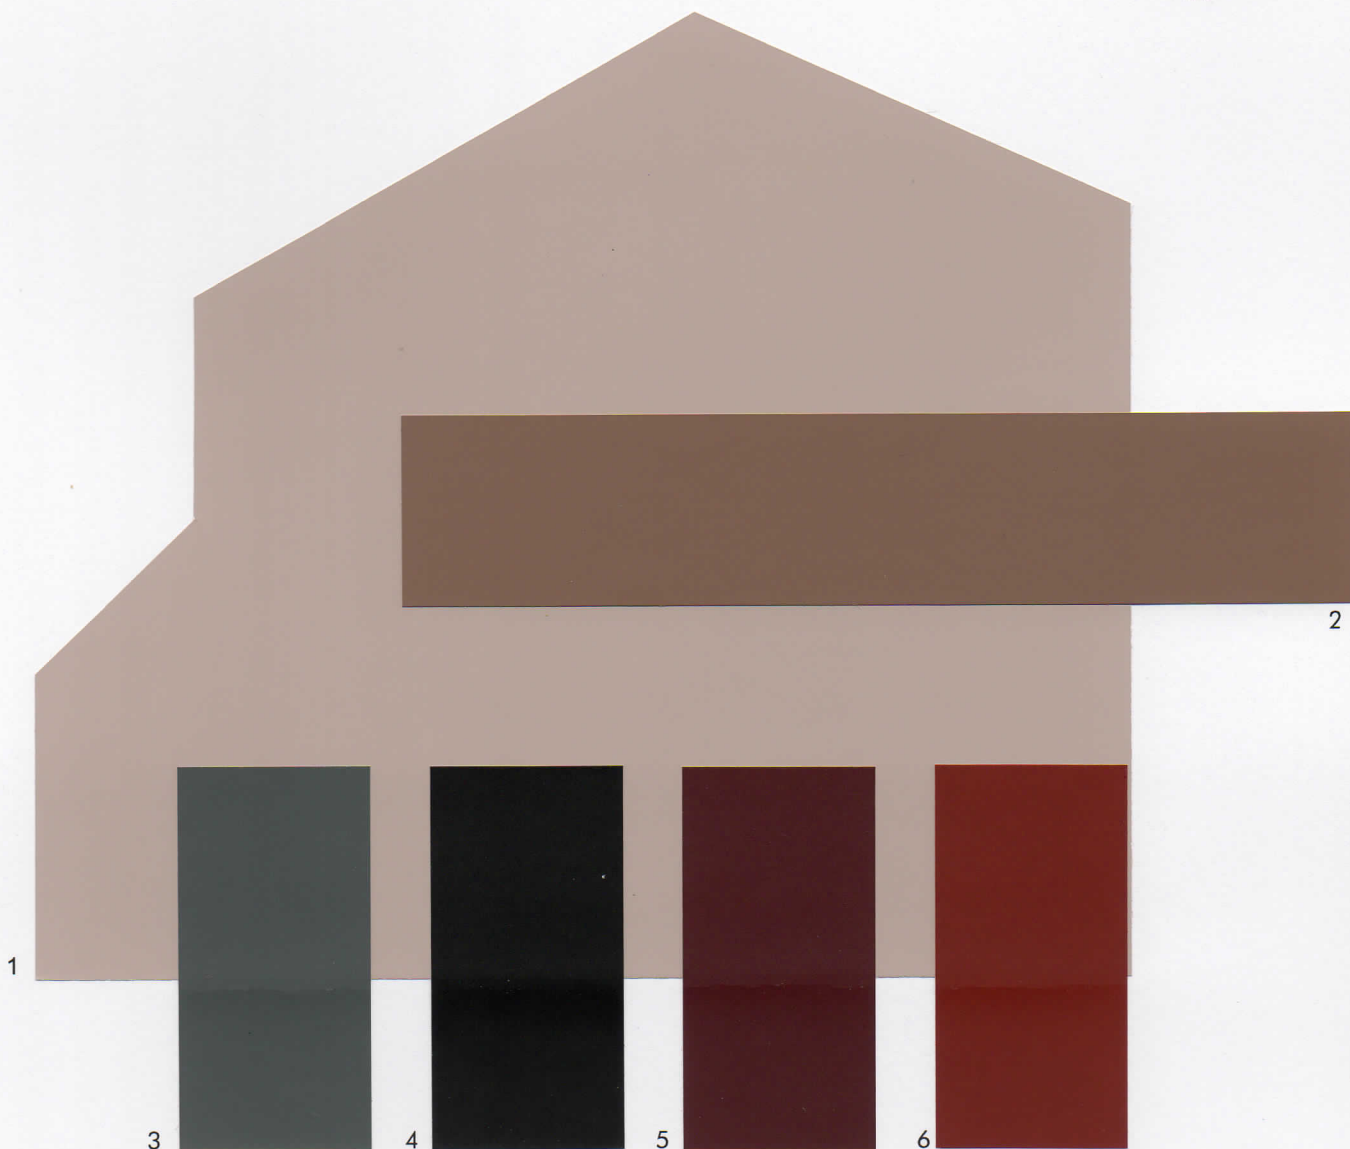

Scheme U

Richmond American Homes - Florida Division

1 Body	Sand Dune	SW 6086
2 Trim	Nuthatch	SW 6088
3 Accent Option 1	Roycroft Pewter	SW 2848
4 Accent Option 2	Black Magic	SW 6991
5 Accent Option 3	Arresting Auburn	SW 6034
6 Accent Option 4	Roycroft Copper Red	SW 2839

THE
FINISHING
TOUCH™

12-03-239

Color samples shown approximate
actual paint colors as closely as possible.