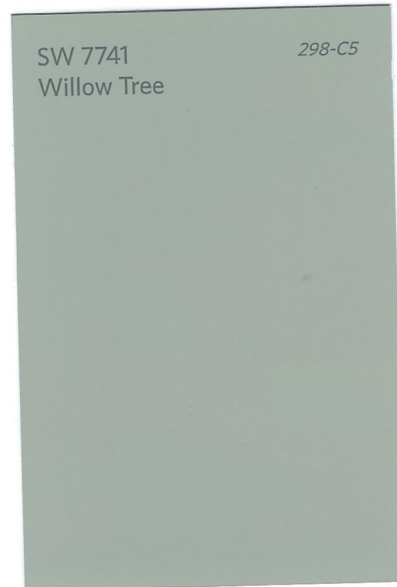

Approved Paint Colors Added 2022

BASE:

Green –

- SW7726 Lemon Verbena
- SW7741 Willow Tree
- SW2860 Sage

Yellow –

- SW6680 Friendly Yellow
- SW6694 Glad Yellow

Blue –

- SW6247 Krypton
- SW6218 Tradewind
- SW7616 Breezy
- SW6514 Respite

Grey –

- SW7017 Dorian Gray
- SW7015 Repose Gray
- SW7660 Earl Grey

ACCENT:

- SW7610 Turkish Tile
- SW7607 Santorin Blue
- SW9150 Endless Sea

Green - Base Colors

approved
4/14/2022

Yellow

- Base Colors

approved

4/14/2022

Blue - Base Colors

approved
4/14/2022

SW 6247
Krypton

SW 6218
Tradewind

SW 7616
Breezy

CR 16

SW 6514
Respite

184-C3

Grey - Base Colors

approved

4/14/2022

SW 7017
Dorian Gray

SW 7015
Repose Gray

SW 7660
Earl Grey