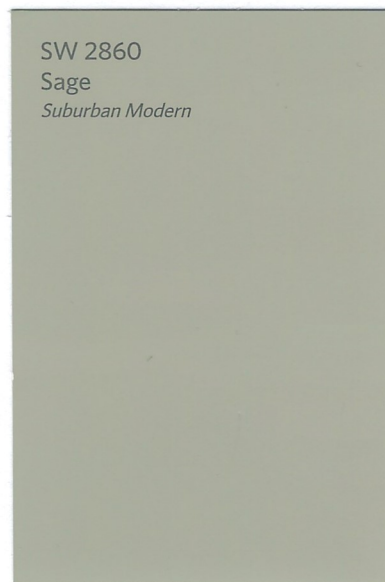

Approved Paint Colors Added 2022

BASE:

Green –

- SW7726 Lemon Verbena
- SW7741 Willow Tree
- SW2860 Sage

Yellow –

- SW6680 Friendly Yellow
- SW6694 Glad Yellow

Blue –

- SW6247 Krypton
- SW6218 Tradewind
- SW7616 Breezy
- SW6514 Respite

Grey –

- SW7017 Dorian Gray
- SW7015 Repose Gray
- SW7660 Earl Grey

ACCENT:

- SW7610 Turkish Tile
- SW7607 Santorin Blue
- SW9150 Endless Sea

Green - Base Colors

approved
4/14/2022

Yellow

- Base Colors

approved

4/14/2022

Blue - Base Colors

approved
4/14/2022

SW 6247
Krypton

SW 6218
Tradewind

SW 7616
Breezy

CR 16

SW 6514
Respite

184-C3

Grey - Base Colors

approved

4/14/2022

SW 7017
Dorian Gray

SW 7015
Repose Gray

SW 7660
Earl Grey